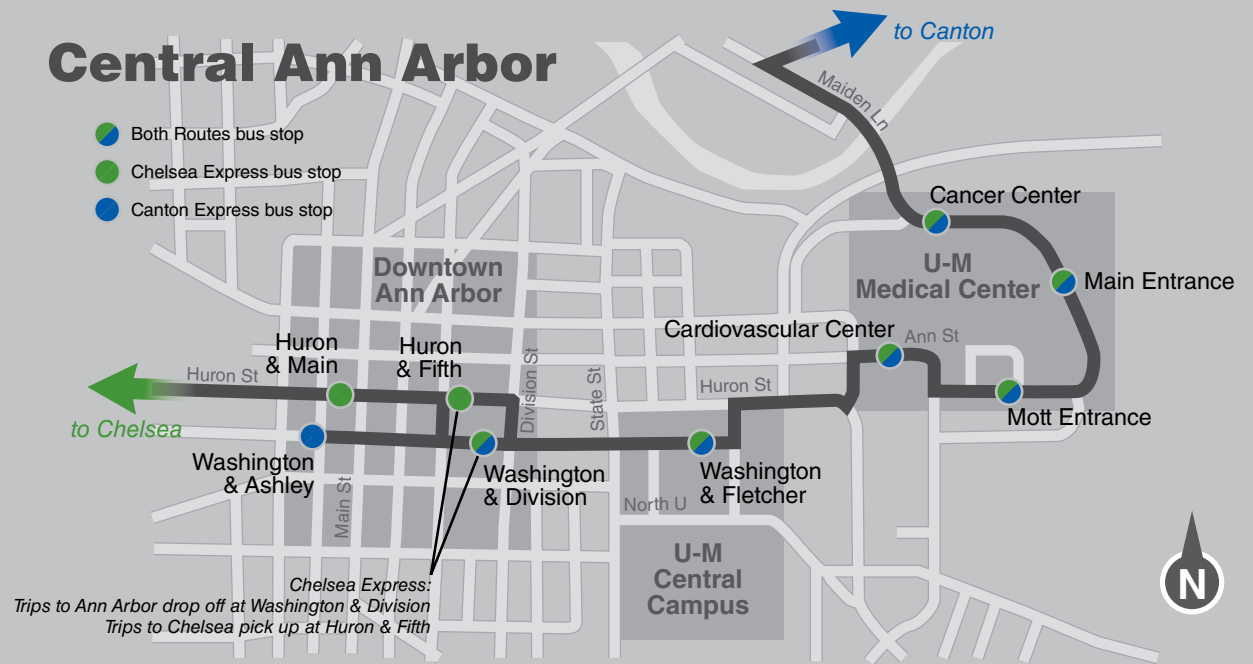

To Chelsea

UMHS Cancer Center	Washington & Fletcher	Huron & Main	Arctic Coliseum
3:37p	3:45p	3:49p	4:14p
5:10p	5:18p	5:22p	5:47p

Canton express

Monday - Friday ONLY
(excludes holidays)

Schedule shows major stops - buses also serve other stops shown on map.

A2Express is a service of TheRide

Commuter Transit Service to Ann Arbor

Route and Schedule Information
effective August 29, 2010

www.A2Express.org

A2Express is a service of TheRide

Chelsea express

Free commuter parking in
Chelsea at Arctic Coliseum,
501 Coliseum Dr

Chelsea express

Canton express

Chelsea
Arctic Coliseum
near I-94 & M-52

Canton Township
Independence Park
Denton Rd S of Cherry Hill

Cherry Hill Village
Ridge Rd & Cherry Hill Rd

Northeast Ann Arbor
Plymouth Rd & Nixon Rd

Central Ann Arbor
see inset below...

Canton express

Free commuter parking at
Independence Park, on west
side of Denton Rd in Canton

Central Ann Arbor

- Both Routes bus stop
- Chelsea Express bus stop
- Canton Express bus stop